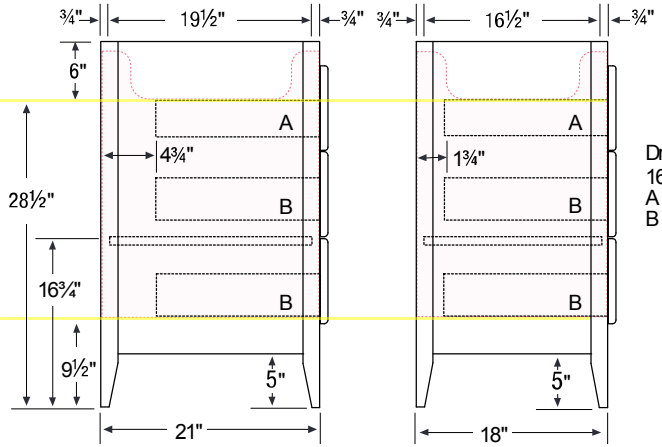

Internal Dividers

Basin placement range varies with brand and model. Shown is for Kohler 2210.

Drawers:
16" Deep
A 3 3/4" High
B 4 3/4" High

21" Deep or 18" Deep option.

48" Vanity

(47 1/2" Actual)

47 1/2" wide

34 1/2" tall

21" or 18" front-to-back

Internal Dividers